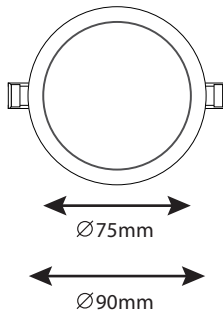

DIMENSION

PRODUCT

Name	TRM LED Panel light
Reference	EI-TRM-05W-R
Body color	White
Material	Aluminum
Category	Recessed

LIGHTING INFORMATION

Light source	LED
Gross luminous flux	300Lm
Power	5 W
Colour temperature CCT	3000 / 4000 / 7000K
Colour Rendering Index	CRI = 80°
Light beam angle	120°
Number of LEDs	30
Chip Type	SMD2835
Dimming	Non Dimmable
Median useful Life	20,000 hours

OTHER DATA

Light Guide Panel (LGP)	Polystyrene (PS)
Ingress Protection	IP20
Dimension (mm)	Ø 90mm
Cut-Size(mm)	Ø 75mm

DRIVER OPTIONS

ON / OFF	
Class II	
Frequency (Hz)	50/60 Hz
Power Factor	0.5
Mains voltage	AC 85-265V
Ingress Protection	IP20

PHOTOMETRIC DETAILS